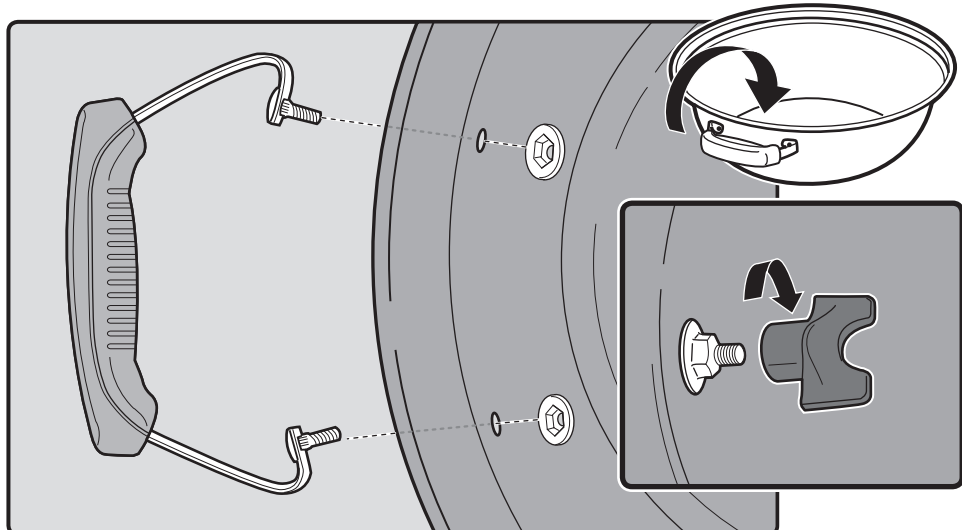

22. KANN ENTHALTEN

18. Klapp-Grillrost
19. Char-Baskets™
20. Holzkohleschienen
21. Einweg-Tropfschale

1

1-

2**3**

4

5

12

13

47 cm
18 in.

57 cm
22 in.

WEBER-STEPHEN PRODUCTS LLC
www.weber.com[®]

© 2014 Designed and engineered by Weber-Stephen Products LLC,
200 East Daniels Road, Palatine, Illinois 60067 U.S.A.