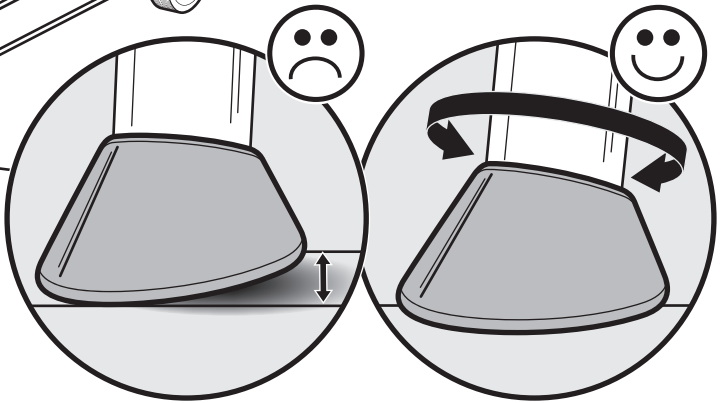

22. KANN ENTHALTEN

18. Klapp-Grillrost
19. Char-Baskets™
20. Holzkohleschienen
21. Einweg-Tropfschale

1

1-

2**3**

4

5

12

13

47 cm
18 in.

57 cm
22 in.

WEBER-STEPHEN PRODUCTS LLC
www.weber.com[®]

© 2014 Designed and engineered by Weber-Stephen Products LLC,
200 East Daniels Road, Palatine, Illinois 60067 U.S.A.